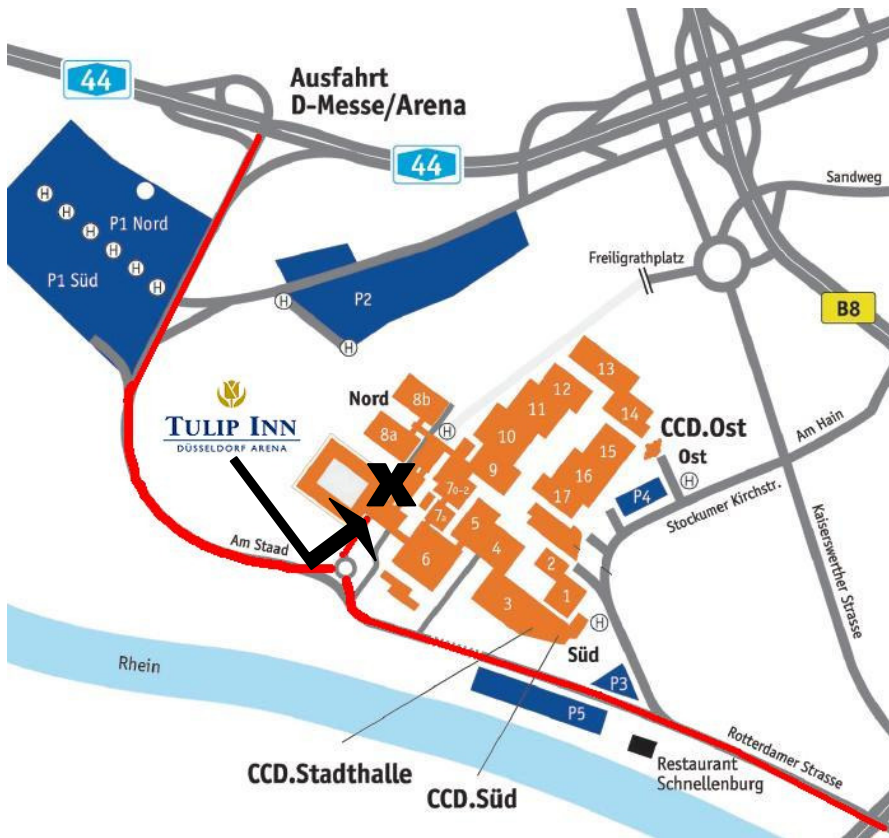

by car from south: (Leverkusen/Köln)

Follow motorway A3 until motorway junction "Ratingen Ost". Change to A44 direction Airport Düsseldorf/Mönchengladbach. Leave motorway A44 on exit "Arena/Messe" after tunnel. Follow ESPRIT arena & Arena Hotel signs. The hotel is situated in the ESPRIT arena on the south side.

by car from north: (Duisburg/ Oberhausen)

Follow motorway A3 until motorway junction "Ratingen Ost". Change to A44 direction Airport Düsseldorf/Mönchengladbach. Leave motorway A44 on exit "Arena/Messe" after tunnel. Follow ESPRIT arena & Arena Hotel signs. The hotel is situated in the ESPRIT arena on the south side.

by car from east: (Essen/Dortmund)

Follow motorway A52 until motorway junction "Düsseldorf Nord". Change to A44 direction Airport Düsseldorf/Mönchengladbach. Leave motorway A44 on exit "Arena/Messe" after tunnel. Follow ESPRIT arena & Arena Hotel signs. The hotel is situated in the ESPRIT arena on the south side.

by car from west: (Mönchengladbach)

Follow motorway A44 until exit "Arena/Messe" before tunnel. Follow ESPRIT arena & Arena Hotel signs. The hotel is situated in the ESPRIT arena on the south side.

by car from Düsseldorf City