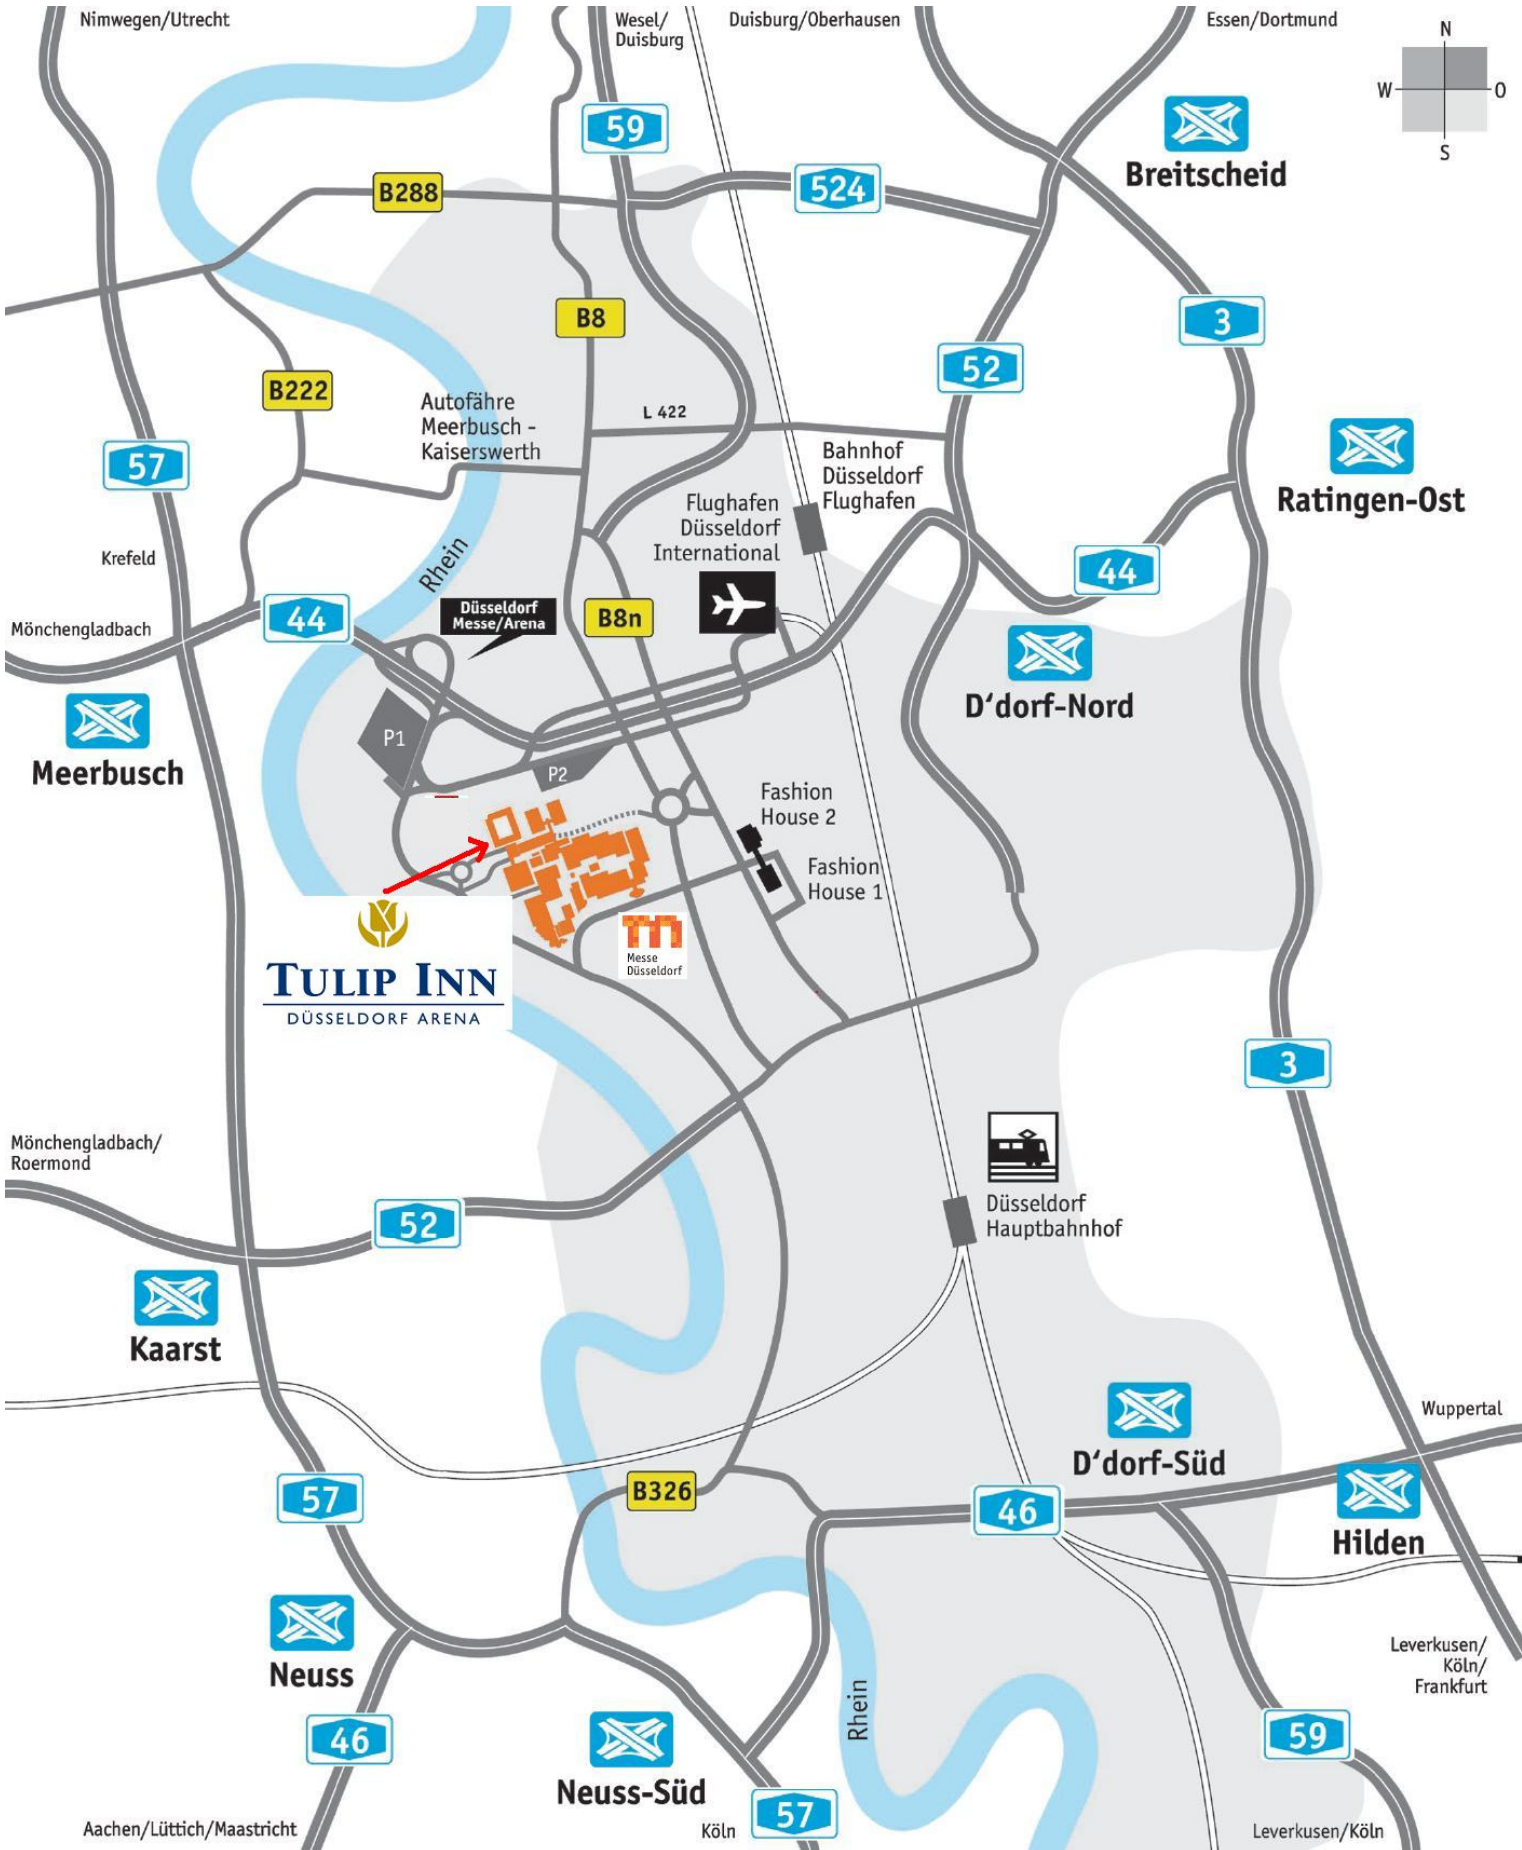

Anfahrt / Directions

TULIP INN

DÜSSELDORF ARENA